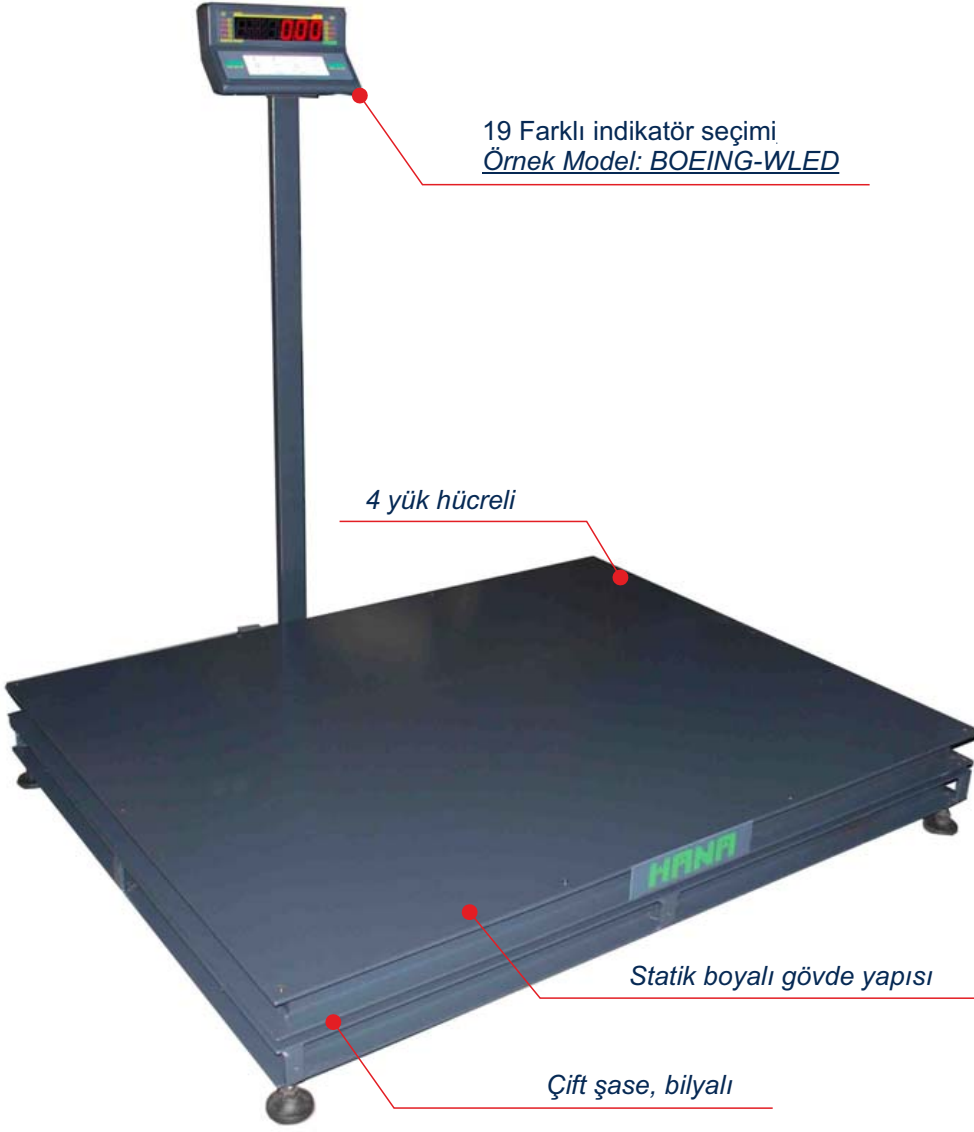

BOEING-WLCD

M

BOEING-WLED

19 Farklı indikatör seçimi
Örnek Model: BOEING-WLED

HS-2600 WLED/PR
(Printerli-Paslanmaz)

HS-2600 WLCD/PR
(Printerli-Paslanmaz)

ECO-LCD

ECO-LED

HS-2800 WLED
(Paslanmaz)

HS-2400 WLCD

HS-2800 WLCD
(Paslanmaz)

HS-80
(Paslanmaz)

HS-2800 WLED-WR
Wireless (Paslanmaz)

HS-9000W
(Paslanmaz)

HANA

www.hana.com.tr