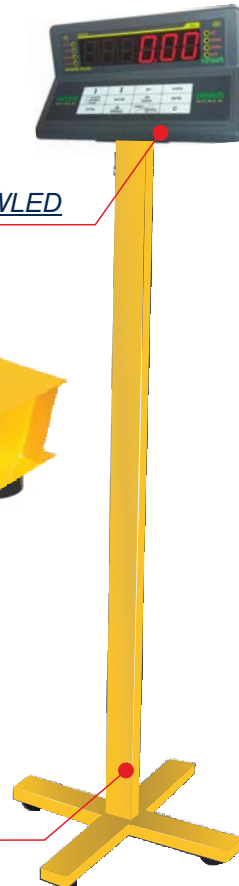

B1 BOBİN TARTIM BASKÜLÜ

BOEING-LED

BOEING-LCD

BOEING-C

HS-2600 WLED

HS-2600 WLCD

HS-2600 WLED
(Paslanmaz)

HS-2600 WLCD
(Paslanmaz)

BOEING-WLCD

BOEING-WLED

M

HS-2600 WLED/PR
(Printerli-Paslanmaz)

HS-2600 WLCD/PR
(Printerli-Paslanmaz)

ECO-LCD

ECO-LED

HS-2800 WLED
(Paslanmaz)

HS-2800 WLCD
(Paslanmaz)

HS-2400 WLCD

19 Farklı indikatör seçimi
Örnek Model: BOEING-WLED

HS-2800 WLED-WR
Wireless (Paslanmaz)

HS-80
(Paslanmaz)

HS-9000W
(Paslanmaz)

Portatif indikatör ayağı

HANA